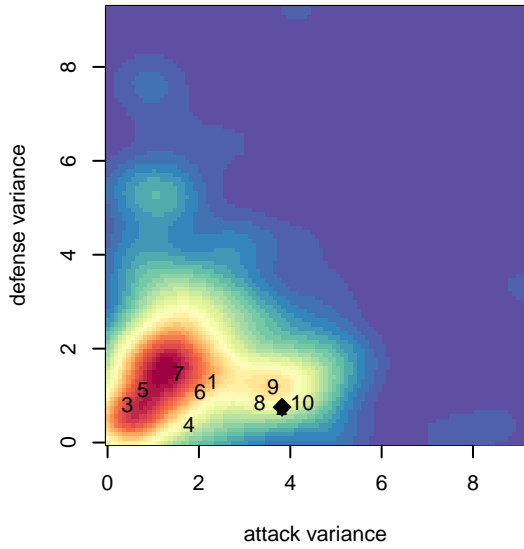

WPFC Black B99

Washington Premier FC
 Tacoma, WA
 B99 total strength=2036
 attack=98.27 defense=53.52
 fall league = RCL B99 Div 1

alt names used:
 WPFC 99 Black (WA) (SC)
 WPFC B99 Black A
 WASHINGTON PREMIER FC WPFC 99 BLAC
 WPFC B99 Black A
 WPFC B99 Black (WA)

Venues played:
 2017 RCL B99 Div 1
 2017 Timbers Winter Showcase 1999 FWRL U
 2017 WYS Championship B99
 2017 FWRL NW B99

WPFC Black B99
 Dots are actual minus expected GF (blue circles) and GA (red triangles).
 Blue line is smoothed change in attack strength. Red is smoothed change in defense strength.

**attack and defense variance (black dot)
relative to other teams
and top 10 in region**

**attack and defense rating
relative to others at age
and all opponents in last 13 months**

Performance relative to 13 month average