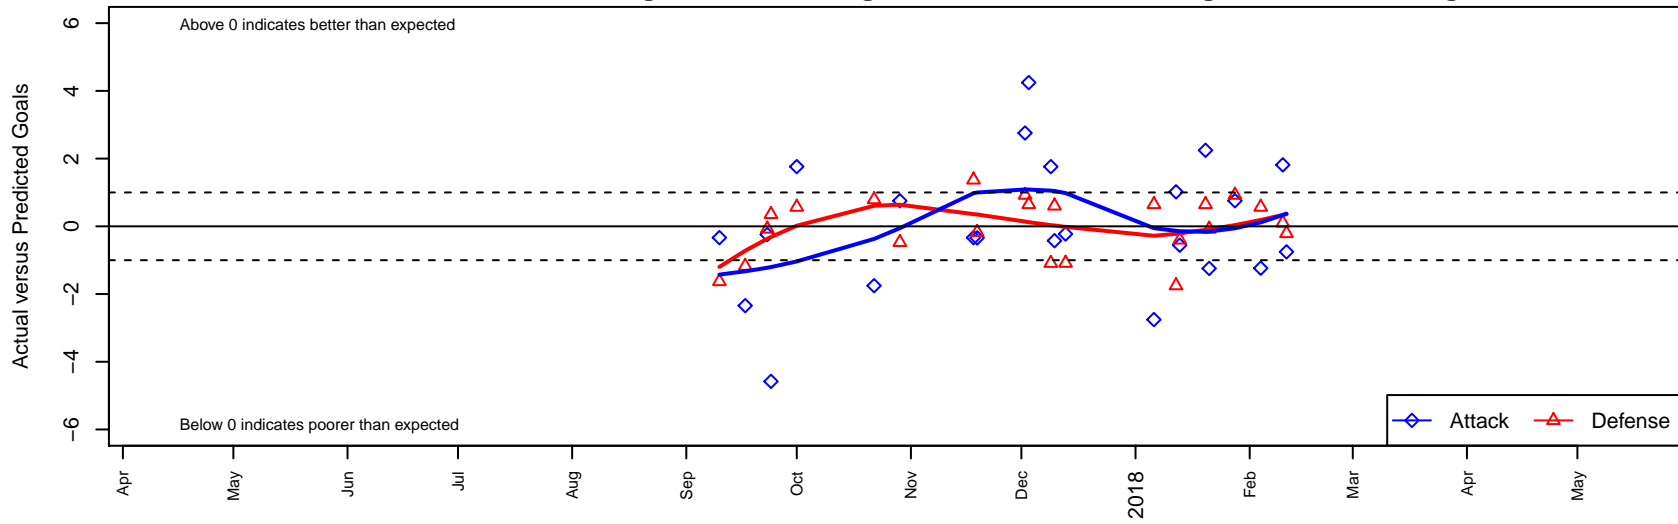

WPFC Black B99

Washington Premier FC
 Tacoma, WA
 B99 total strength=2036
 attack=98.27 defense=53.52
 fall league = RCL B99 Div 1

alt names used:
 WPFC 99 Black (WA) (SC)
 WPFC B99 Black A
 WASHINGTON PREMIER FC WPFC 99 BLAC
 WPFC B99 Black A
 WPFC B99 Black (WA)

Venues played:
 2017 RCL B99 Div 1
 2017 Timbers Winter Showcase 1999 FWRL U
 2017 WYS Championship B99
 2017 FWRL NW B99

WPFC Black B99
 Dots are actual minus expected GF (blue circles) and GA (red triangles).
 Blue line is smoothed change in attack strength. Red is smoothed change in defense strength.

**attack and defense variance (black dot)
relative to other teams
and top 10 in region**

**attack and defense rating
relative to others at age
and all opponents in last 13 months**

Performance relative to 13 month average