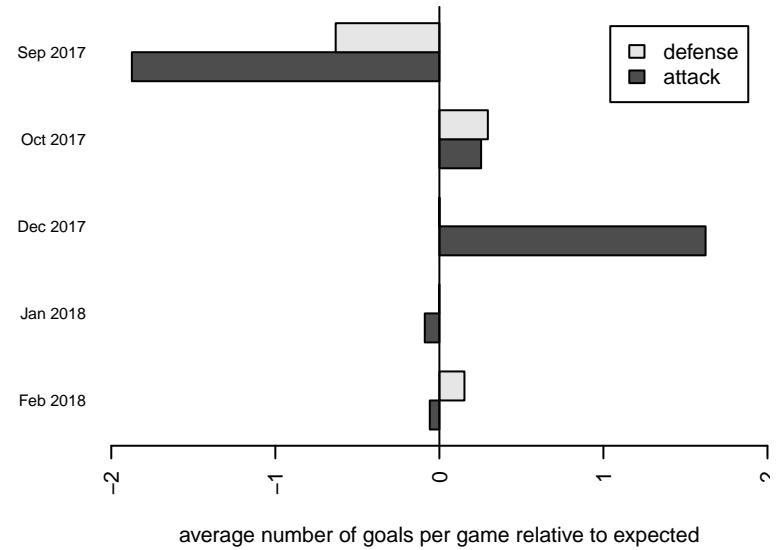

Performance relative to 13 month average