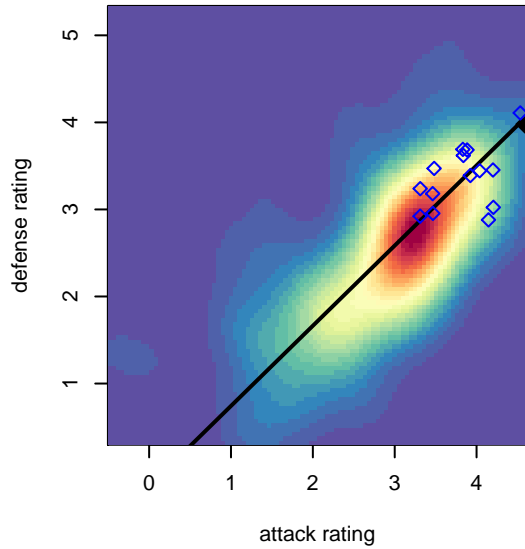

WPFC Black B99

Washington Premier FC
 Tacoma, WA
 B99 total strength=2036
 attack=98.27 defense=53.52
 fall league = RCL B99 Div 1

alt names used:
 WPFC 99 Black (WA) (SC)
 WPFC B99 Black A
 WASHINGTON PREMIER FC WPFC 99 BLAC
 WPFC B99 Black A
 WPFC B99 Black (WA)

Venues played:
 2017 RCL B99 Div 1
 2017 Timbers Winter Showcase 1999 FWRL U
 2017 WYS Championship B99
 2017 FWRL NW B99

WPFC Black B99
 Dots are actual minus expected GF (blue circles) and GA (red triangles).
 Blue line is smoothed change in attack strength. Red is smoothed change in defense strength.

**attack and defense variance (black dot)
relative to other teams
and top 10 in region**

**attack and defense rating
relative to others at age
and all opponents in last 13 months**

Performance relative to 13 month average